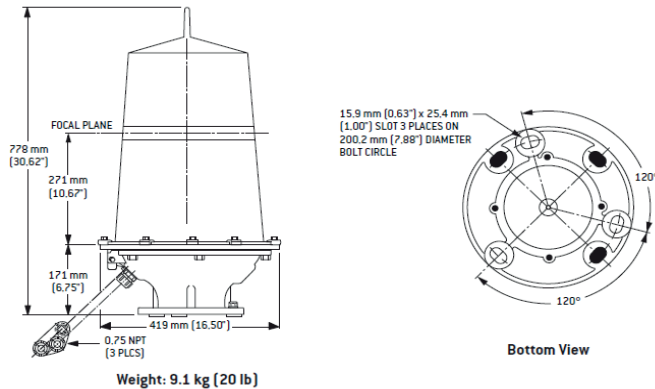

*Double-contact bayonet base. All other lamps are prefocused single-contact base.

Use multiplier of 0.30 for red or green lens and 0.74 for yellow lens. For lanterns in biform configuration, multiply listed values by two.

Tideland Signal Corporation
(USA)
us-sales@tidelandsignal.com

Tideland Signal Ltd
(Canada)
canada-sales@tidelandsignal.com

Tideland Signal Ltd
(Burgess Hill, UK)
emea-sales@tidelandsignal.com

Tideland Signal
(The Netherlands)
emea-sales@tidelandsignal.com

Tideland Signal Ltd
(Dubai, UAE)
emea-sales@tidelandsignal.com

Tideland Signal Pte Ltd
(Singapore)
asia-sales@tidelandsignal.com

Tideland Signal Pte Ltd
(Tianjin, China)
asia-sales@tidelandsignal.com

www.tidelandsignal.com