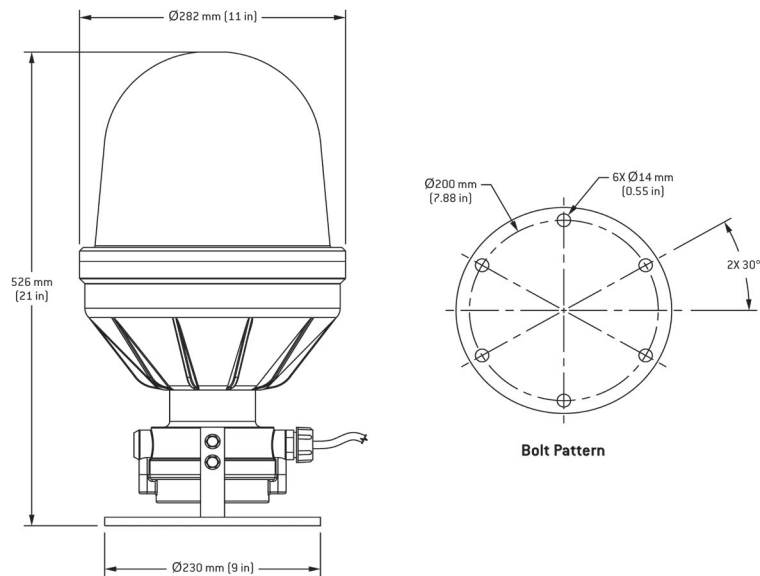

MLED-150Ex

Technical Details

Input Voltage	9 to 36VDC
Power Consumption	Variable up to 20W
Power Setting	Field Selectable
Colours Available	Red, green, yellow, white and blue
Quiescent Current	< 7mA
Visibility	360° horizon (omnidirectional)
Vertical Divergence	3.7°
Monitor and Control	Capable
Flash Codes	256 codes
Synchronisation	GPS or hard wire options
Sunswitch Threshold	Variable
Weight	15kg (33lb)
Operating Temperature	-40° C to +60° C
Relative Humidity	100% condensing
Atmosphere	Rated for operation in salt air
Wind	Designed to withstand speeds in excess of 320 kmph (200 mph)
IP Rating	IP66
Base	Cast Aluminium
Outer Lens	Tempered Glass

NOTE: Specifications are subject to change.

10NM External Powered Marine Lantern

Tideland Signal Corporation
(USA)
us-sales@tidelandsignal.com

Tideland Signal Ltd
(Canada)
canada-sales@tidelandsignal.com

Tideland Signal Ltd
(Burgess Hill, UK)
emea-sales@tidelandsignal.com

Tideland Signal
(The Netherlands)
emea-sales@tidelandsignal.com

Tideland Signal Ltd
(Dubai, UAE)
emea-sales@tidelandsignal.com

Tideland Signal Pte Ltd
(Singapore)
asia-sales@tidelandsignal.com

Tideland Signal Pte Ltd
(Tianjin, China)
asia-sales@tidelandsignal.com

www.tidelandsignal.com