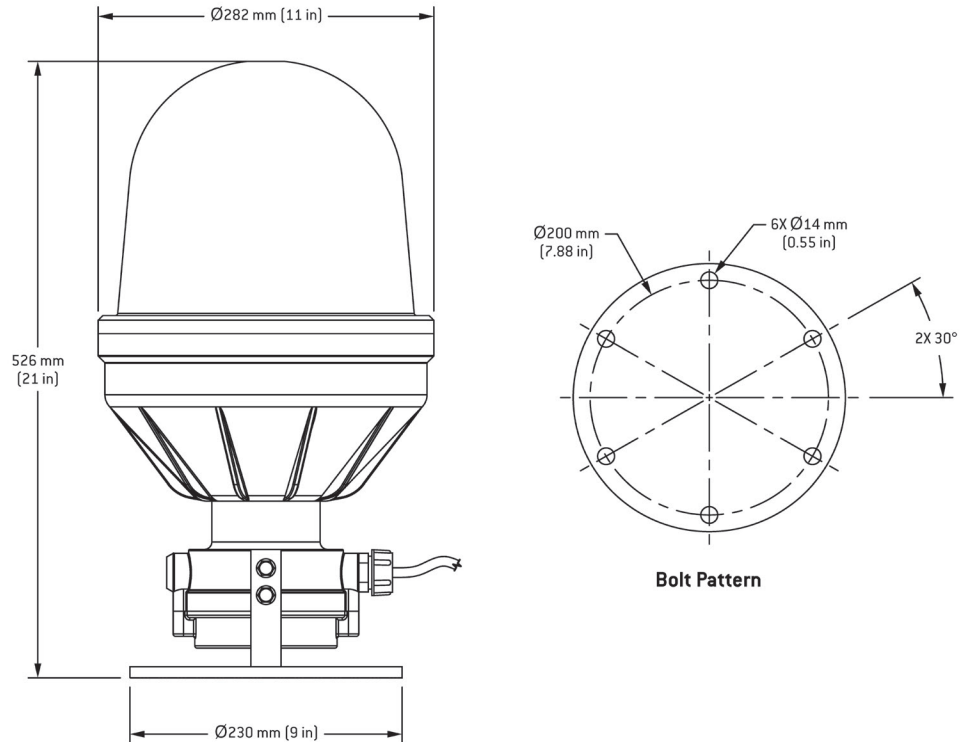

MLED-180HI Ex

Technical Details

Input Voltage	24VDC
Average Power Consumption	<40W
Quiescent Current	< 7mA
Visibility	360° horizon (omnidirectional)
Monitor and Control	Capable
Flash Codes	256 codes
Synchronisation	Hardwire
Sunswitch Threshold	Variable
Weight	15kg (33lb)
Operating Temperature	-40° C to +60° C
Relative Humidity	100% condensing
Atmosphere	Rated for operation in salt air
Wind	Designed to withstand speeds in excess of 320 kmph (200 mph)
IP Rating	IP66
Base	Cast Aluminium
Outer Lens	Tempered Glass

NOTE: Specifications are subject to change.

Meets the Stricts Requirements of the North Sea Platforms

Tideland Signal Corporation
(USA)
us-sales@tidelandsignal.com

Tideland Signal Ltd
(Canada)
canada-sales@tidelandsignal.com

Tideland Signal Ltd
(Burgess Hill, UK)
emea-sales@tidelandsignal.com

Tideland Signal
(The Netherlands)
emea-sales@tidelandsignal.com

Tideland Signal Ltd
(Dubai, UAE)
emea-sales@tidelandsignal.com

Tideland Signal Pte Ltd
(Singapore)
asia-sales@tidelandsignal.com

Tideland Signal Pte Ltd
(Tianjin, China)
asia-sales@tidelandsignal.com

www.tidelandsignal.com