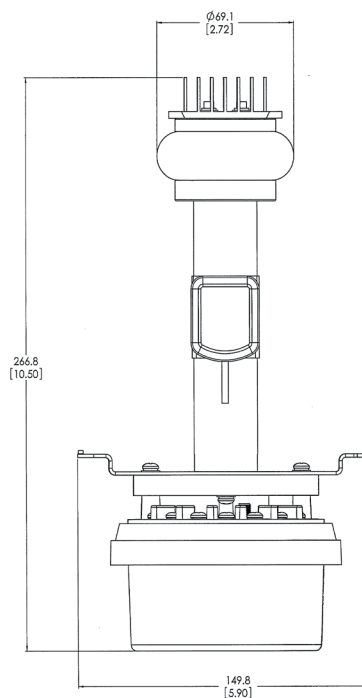

Effective Intensity Tables can be found on our website at www.tidelandsignal.com

Tideland Signal Corporation
(USA)
us-sales@tidelandsignal.com

Tideland Signal Ltd
(Canada)
canada-sales@tidelandsignal.com

Tideland Signal Ltd
(Burgess Hill, UK)
emea-sales@tidelandsignal.com

Tideland Signal
(The Netherlands)
emea-sales@tidelandsignal.com

Tideland Signal Ltd
(Dubai, UAE)
emea-sales@tidelandsignal.com

Tideland Signal Pte Ltd
(Singapore)
asia-sales@tidelandsignal.com

Tideland Signal Pte Ltd
(Tianjin, China)
asia-sales@tidelandsignal.com

www.tidelandsignal.com