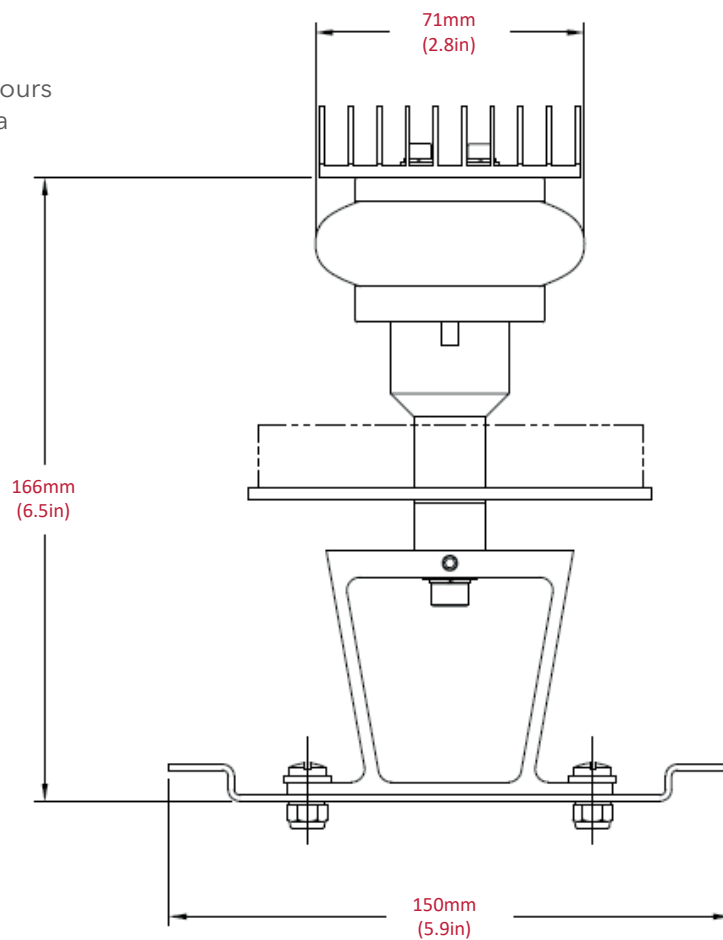

MaxiHALO-60RB

Technical Details

Input Voltage	9 to 36VDC
Power Consumption	Variable up to 20W
Power Setting	Field selectable
Colours Available	Red, green, yellow, white, blue
Operating Temperature	-40° C to +70° C
Storage Temperature	-40° C to +70° C
Vertical Beam Divergence	Varies with lantern
Quiescent Current	< 7mA
Monitor and Control	Capable
Visibility	360° horizon (omnidirectional)
Sunswitch Threshold	Variable

NOTE: Specifications are subject to change.

Available in all IALA Approved Colours as a Retrofit or as Light Source for a New Rotating Beacon

Effective Intensity Tables can be found on our website at www.tidelandsignal.com

Tideland Signal Corporation
(USA)
us-sales@tidelandsignal.com

Tideland Signal Ltd
(Canada)
canada-sales@tidelandsignal.com

Tideland Signal Ltd
(Burgess Hill, UK)
emea-sales@tidelandsignal.com

Tideland Signal
(The Netherlands)
emea-sales@tidelandsignal.com

Tideland Signal Ltd
(Dubai, UAE)
emea-sales@tidelandsignal.com

Tideland Signal Pte Ltd
(Singapore)
asia-sales@tidelandsignal.com

Tideland Signal Pte Ltd
(Tianjin, China)
asia-sales@tidelandsignal.com

www.tidelandsignal.com