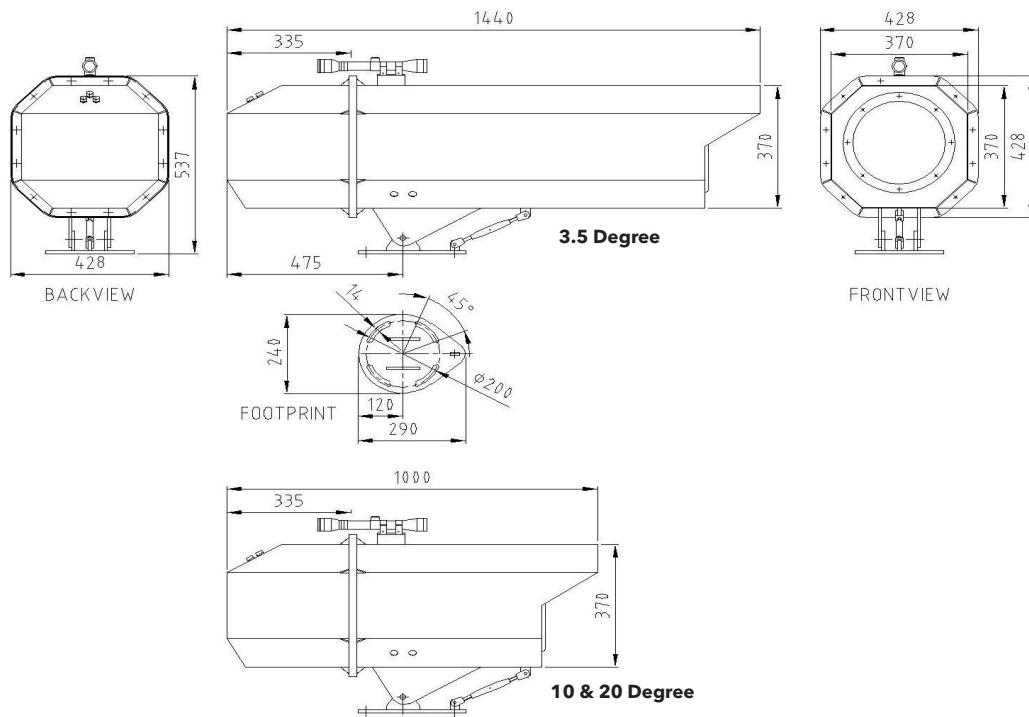

TSL-100

Technical Details

Application	Port entrance leading light
Optics	Condenser type
Colour Filters	Glass adjustable
Surface Treatment	2 layers of polyurethane coating in white
Heat Filter	Glass
Base Material	Stainless steel
LED type	High intensity, red, green, yellow and white
Flasher	256 pre-programmed IALA flash codes
Daylight Switch	Integrated
Input Voltage	24VDC
Connection	Screw terminal
Cable Entry	Cable gland PG 13.5
Horizontal Divergence	Depending on optics, from 3.5, 10 and 20 degrees
Vertical Divergence	4 degrees
Vertical Adjustment of Base	Approximately 10 degrees
Intensity	Depending on rating. Up to 600,000 candela with 150W
Weight	25-100 kg, depending on angle

NOTE: Specifications are subject to change.

Tideland Signal Corporation
(USA)
us-sales@tidelandsignal.com

Tideland Signal Ltd
(Canada)
canada-sales@tidelandsignal.com

Tideland Signal Ltd
(Burgess Hill, UK)
emea-sales@tidelandsignal.com

Tideland Signal
(The Netherlands)
emea-sales@tidelandsignal.com

Tideland Signal Ltd
(Dubai, UAE)
emea-sales@tidelandsignal.com

Tideland Signal Pte Ltd
(Singapore)
asia-sales@tidelandsignal.com

Tideland Signal Pte Ltd
(Tianjin, China)
asia-sales@tidelandsignal.com

www.tidelandsignal.com